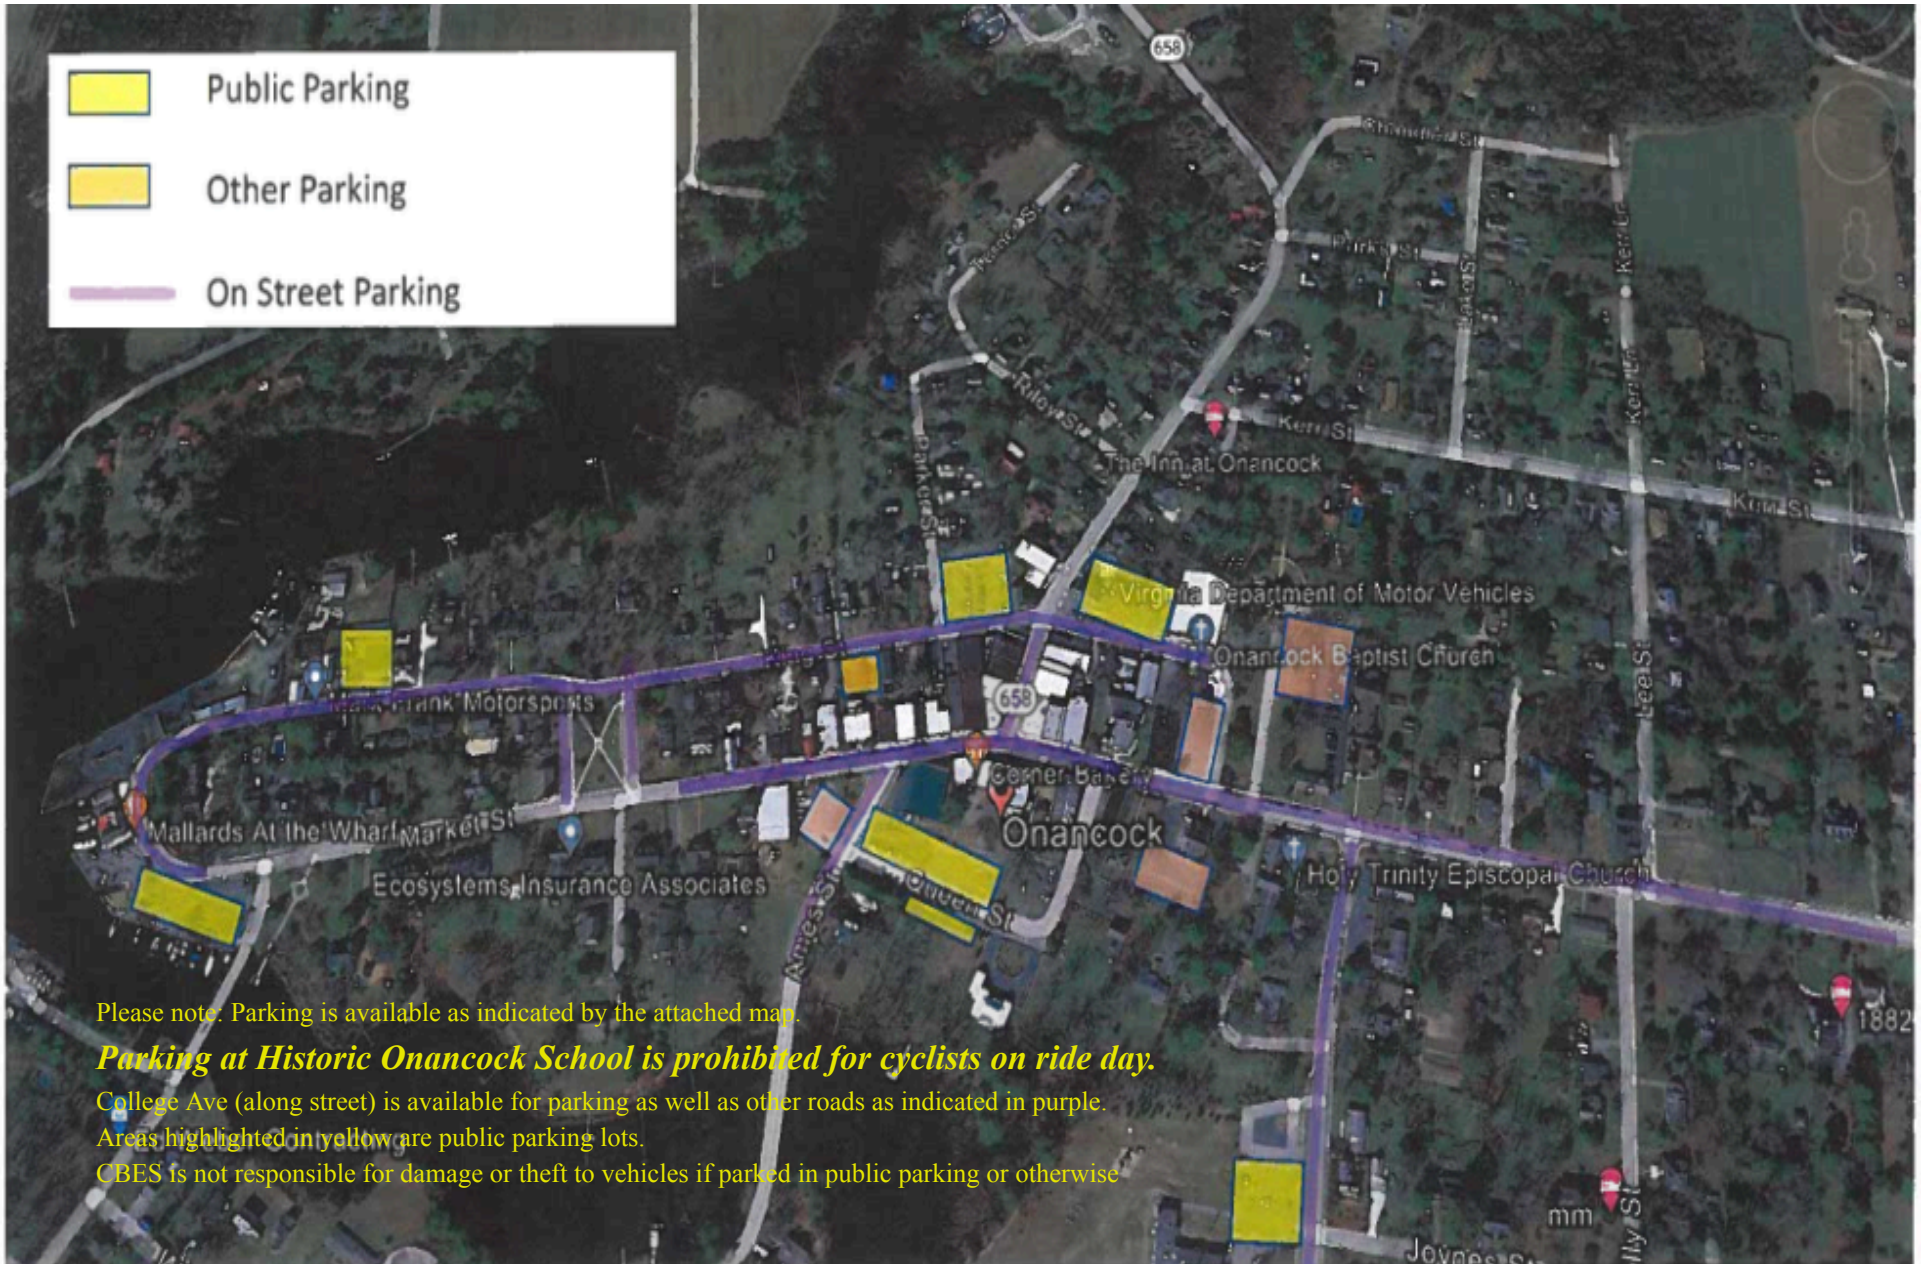

CBES Between The Waters Bike Tour
October 26, 2024
Parking Map- Onancock, VA

Please note: Parking is available as indicated by the attached map.

Parking at Historic Onancock School is prohibited for cyclists on ride day.

College Ave (along street) is available for parking as well as other roads as indicated in purple.

Areas highlighted in yellow are public parking lots.

CBES is not responsible for damage or theft to vehicles if parked in public parking or otherwise